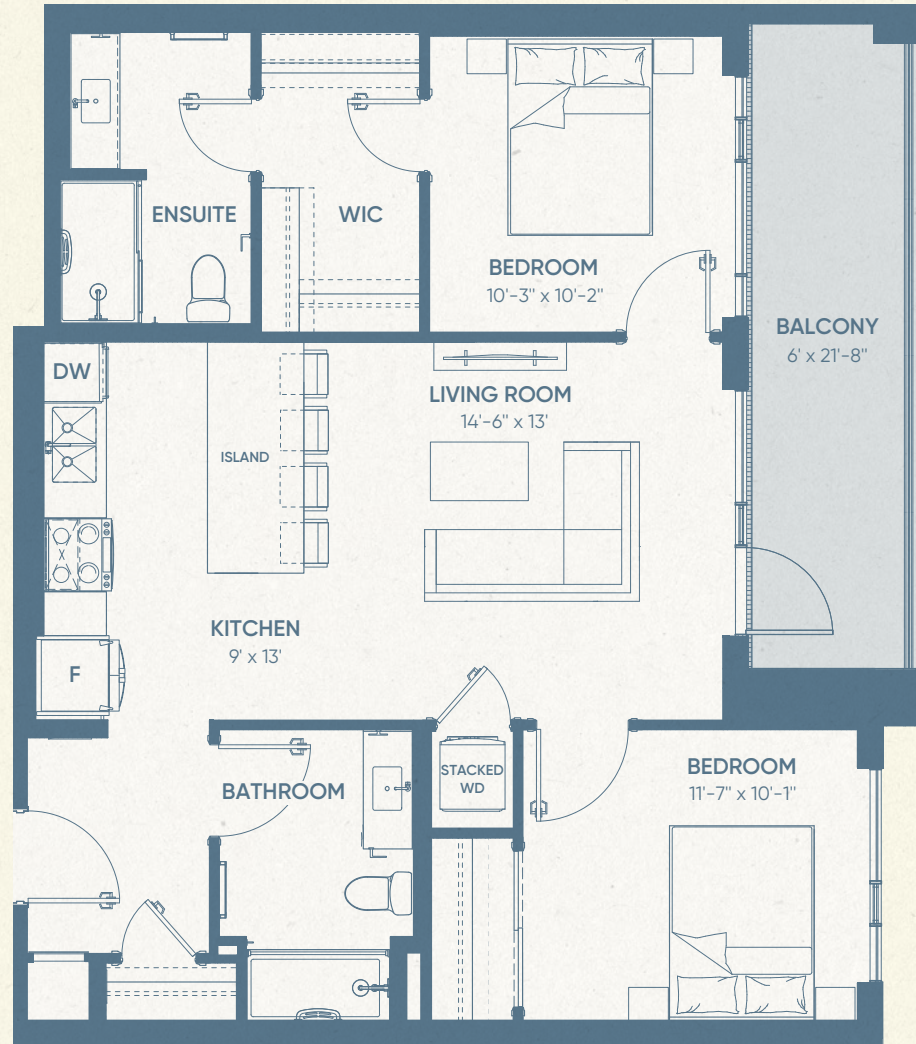

Live in
the Now.

INSTANCE

2 BED 2 BATH

Indoor living space
952 SQFT

Outdoor living space
133 SQFT

Available on floors
1

The Now West The Now East

The Now West The Now East

Floor plan depicts layouts for the West Tower. Layout is mirrored for the same suite type in East Tower. Interior and exterior configuration may vary by floor and specifications are subject to change without notice. See a sales representative for further information. E. & O. E.